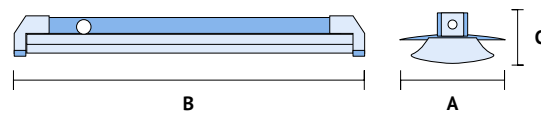

Surface/Suspended Butterfly Slotted T5

cryselco.co.uk/bys

Further to the success of our standard Butterfly range we have decided to launch a slotted version for increased upward light.

This range is ideally suited to suspension, and suspension sets are also available.

Initially this new extension of our range is only available in T5 35w or 49w (80w to special order).

This range is also available in an unslotted variant.

Butterfly T5					
Cat. No.	Lamps Req	A	B	C	F/C
BY/SLOT/235 T5	2 x 35w T5	180	1512	80	1254
BY/SLOT/249 T5	2 x 49w T5	180	1512	80	1254