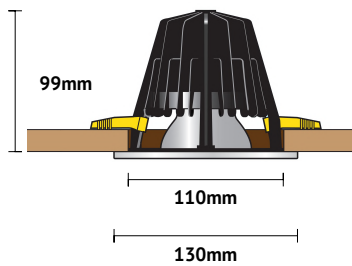

Callisto LED Downlights

cryselco.co.uk/cal

The brand new Callisto range of LED-driven circular downlights (130mm in diameter).

For an additional charge, the Callisto range can be ordered with a wall washer, domed frosted glass or IP54 etched centre glass.

The Callisto complements the Galaxy range (212mm diameter), which is available in 1100 lm and 2000 lm.

Emergency - Maintained emergency conversions are available. Details here.

Dimming - Dimming options are available. Please enquire.