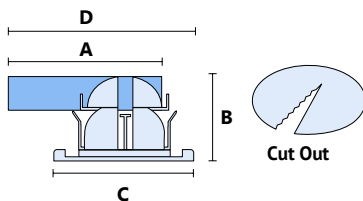

Control Gear options

Digital SwitchDIM dimming, Analogue 1 to 10 volt dimming, DSI and DALI, Emergency Conversion

Please Note

TC-DEL lamps for 13w, 18w and 26w High Frequency and emergency. TC-TEL lamps for 32w and 42w. 2 x 18w Digital Dimming requires a remote box to house the gear.