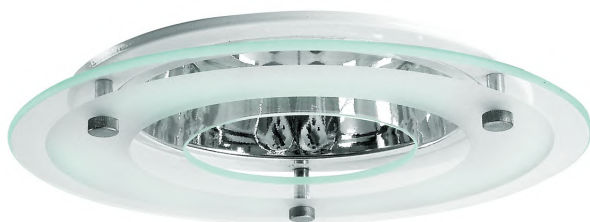

Recessed Mains Circular Downlights (Page 1)

cryselco.co.uk/dl

An attractive range of recessed mains downlights finished in white powdercoat. The polished aluminium reflector combined with the horizontal positioning of the single or twin fluorescent compact lamp (not included) gives excellent light distribution.

The range is designed for simple installation with a ceiling retention mechanism. The fittings can be supplied in various formats:

- PAR** - Open polished aluminium reflector.
- FAC** - Faceted open polished aluminium reflector.
- OFG** - Opal frosted recessed glass, IP 44 rated.
- DGC** - Dropped tempered glass cover with decorative chrome pins.
- LVR** - Polished aluminium six section fan louvre.
- ASYPAR** - Polished aluminium asymmetric version to give wall wash of light effect.

Recessed Mains Circular Downlights (Page 2)

cryselco.co.uk/dl

Opal Frosted Recessed Glass IP44

| Cat. No. | Lamps Req. | A | B | C | D | Cutout |
|-------------|----------------|-----|-----|-----|-----|--------|
| D3W/113/OFG | 1 x TC-DEL 13w | 285 | 100 | 195 | 300 | 175 |
| D3W/213/OFG | 2 x TC-DEL 13w | 285 | 100 | 195 | 300 | 175 |
| D3W/118/OFG | 1 x TC-DEL 18w | 285 | 100 | 195 | 300 | 175 |
| D3W/218/OFG | 2 x TC-DEL 18w | 285 | 100 | 195 | 300 | 175 |
| D3W/126/OFG | 1 x TC-DEL 26w | 325 | 125 | 230 | 345 | 205 |
| D3W/226/OFG | 2 x TC-DEL 26w | 325 | 125 | 230 | 345 | 205 |