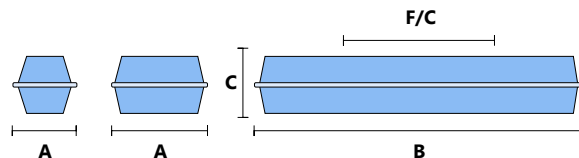

Control Gear options
Digital SwitchDIM dimming, Analogue 1 to 10 volt dimming, DSI and DALI, Emergency Conversion
Other Options
Stainless Steel Clip (6 clips for 2ft, 8 clips for 4ft, 10 for 5ft, 14 for 6ft) Vandal Resistant Clip