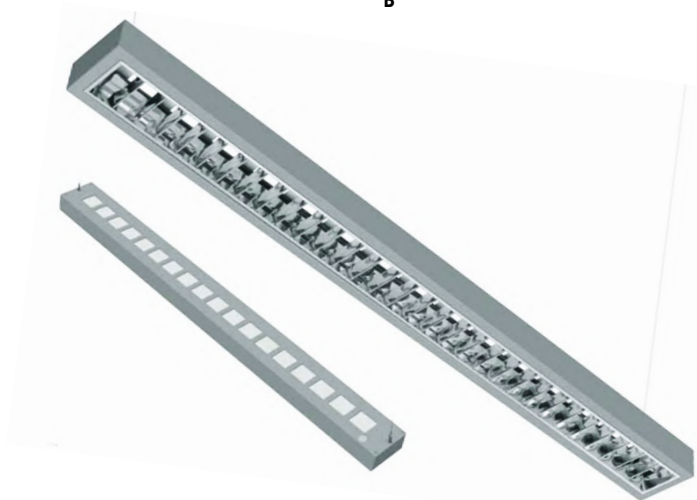

Surface/Suspended Star T5

cryselco.co.uk/sta

A very versatile fitting that can be offered in surface or suspended format. The suspended version has the choice of direct or direct/indirect light output. Both single and twin lamp versions are available.

The body colour is offered in RAL 9006 (white aluminium) as standard with a satin (semi specular) aluminium louvre. Different coloured bodies, specular aluminium louvres and linkable versions are available to special order - please enquire.

Please note that as this range can be either surface mounted or suspended, the 2 wire suspension sets need to be ordered separately if the fitting is to be suspended. Please refer all 80w enquiries.

Emergency - Three hour maintained integral emergency conversion available for most of the range - please enquire.

Direct Light Only Suspend or Surface Mount					
Cat. No.	Lamps Req	A	B	C	Fixing Points
STA 128/DIR	1 x 28w T5	118	1206	58	1105
STA 154/DIR	1 x 54w T5	118	1206	58	1105
STA 135/DIR	1 x 35w T5	118	1506	58	1405
STA 149/DIR	1 x 49w T5	118	1506	58	1405
STA 228/DIR	2 x 28w T5	118	1206	58	1105
STA 254/DIR	2 x 54w T5	118	1206	58	1105
STA 235/DIR	2 x 35w T5	118	1506	58	1405
STA 249/DIR	2 x 49w T5	118	1506	58	1405
STA / SUS 2	Suspension set 2 wire 1.35m				